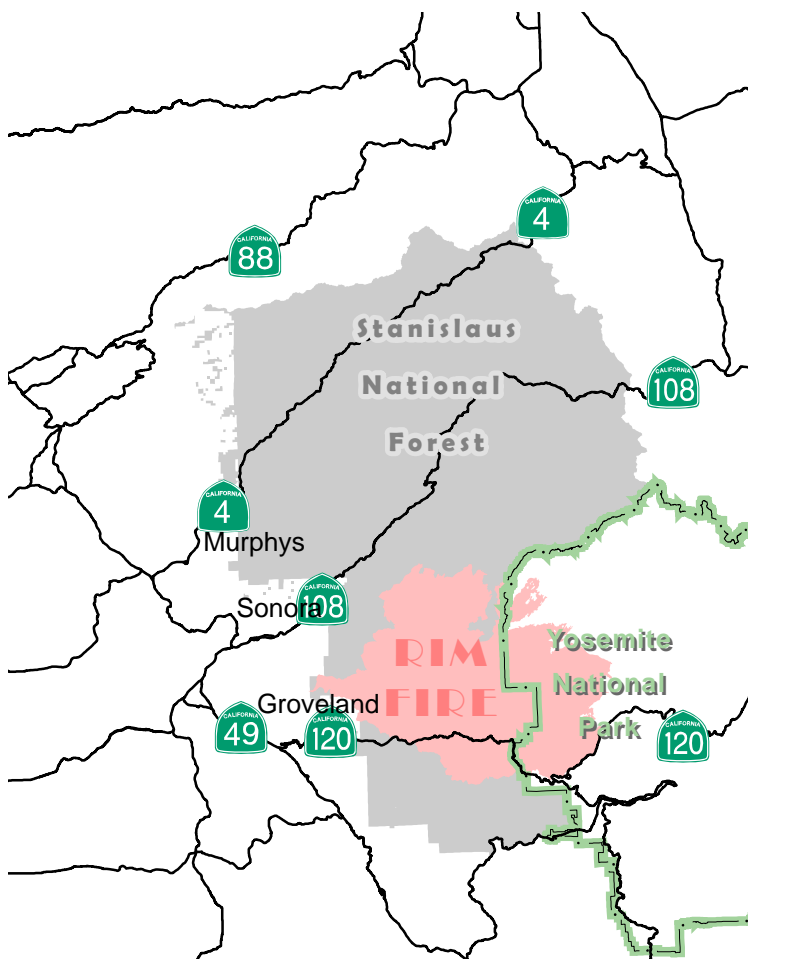

# Rim Reforestation

Stanislaus National Forest  
Mi-Wok Ranger District  
Groveland Ranger District

Map 3 of 5

Proposed Treatment  
Alternative 4

## Proposed Treatment - Alternative 4

- Potential Reforestation Planting Areas (only 20% would be planted)
- Reforestation Unit - No Planting
- Thinning
- Complex Early Seral - Prescribed Fire Only
- Deer Prescribed Fire (Broadcast Burning)
- Rim Fire Boundary

0 1 2  
Miles

80' Contour Interval  
All landlines and symbols are approximate  
1:31,680

11/17/2015