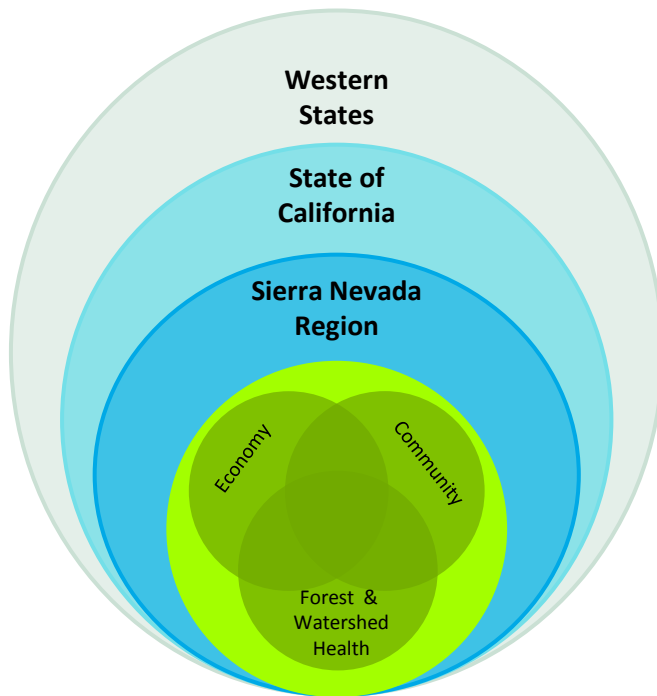

Figure 1: Community and Watershed Resilience Program

MID-URN Area: Rim Fire Burn Area & Communities