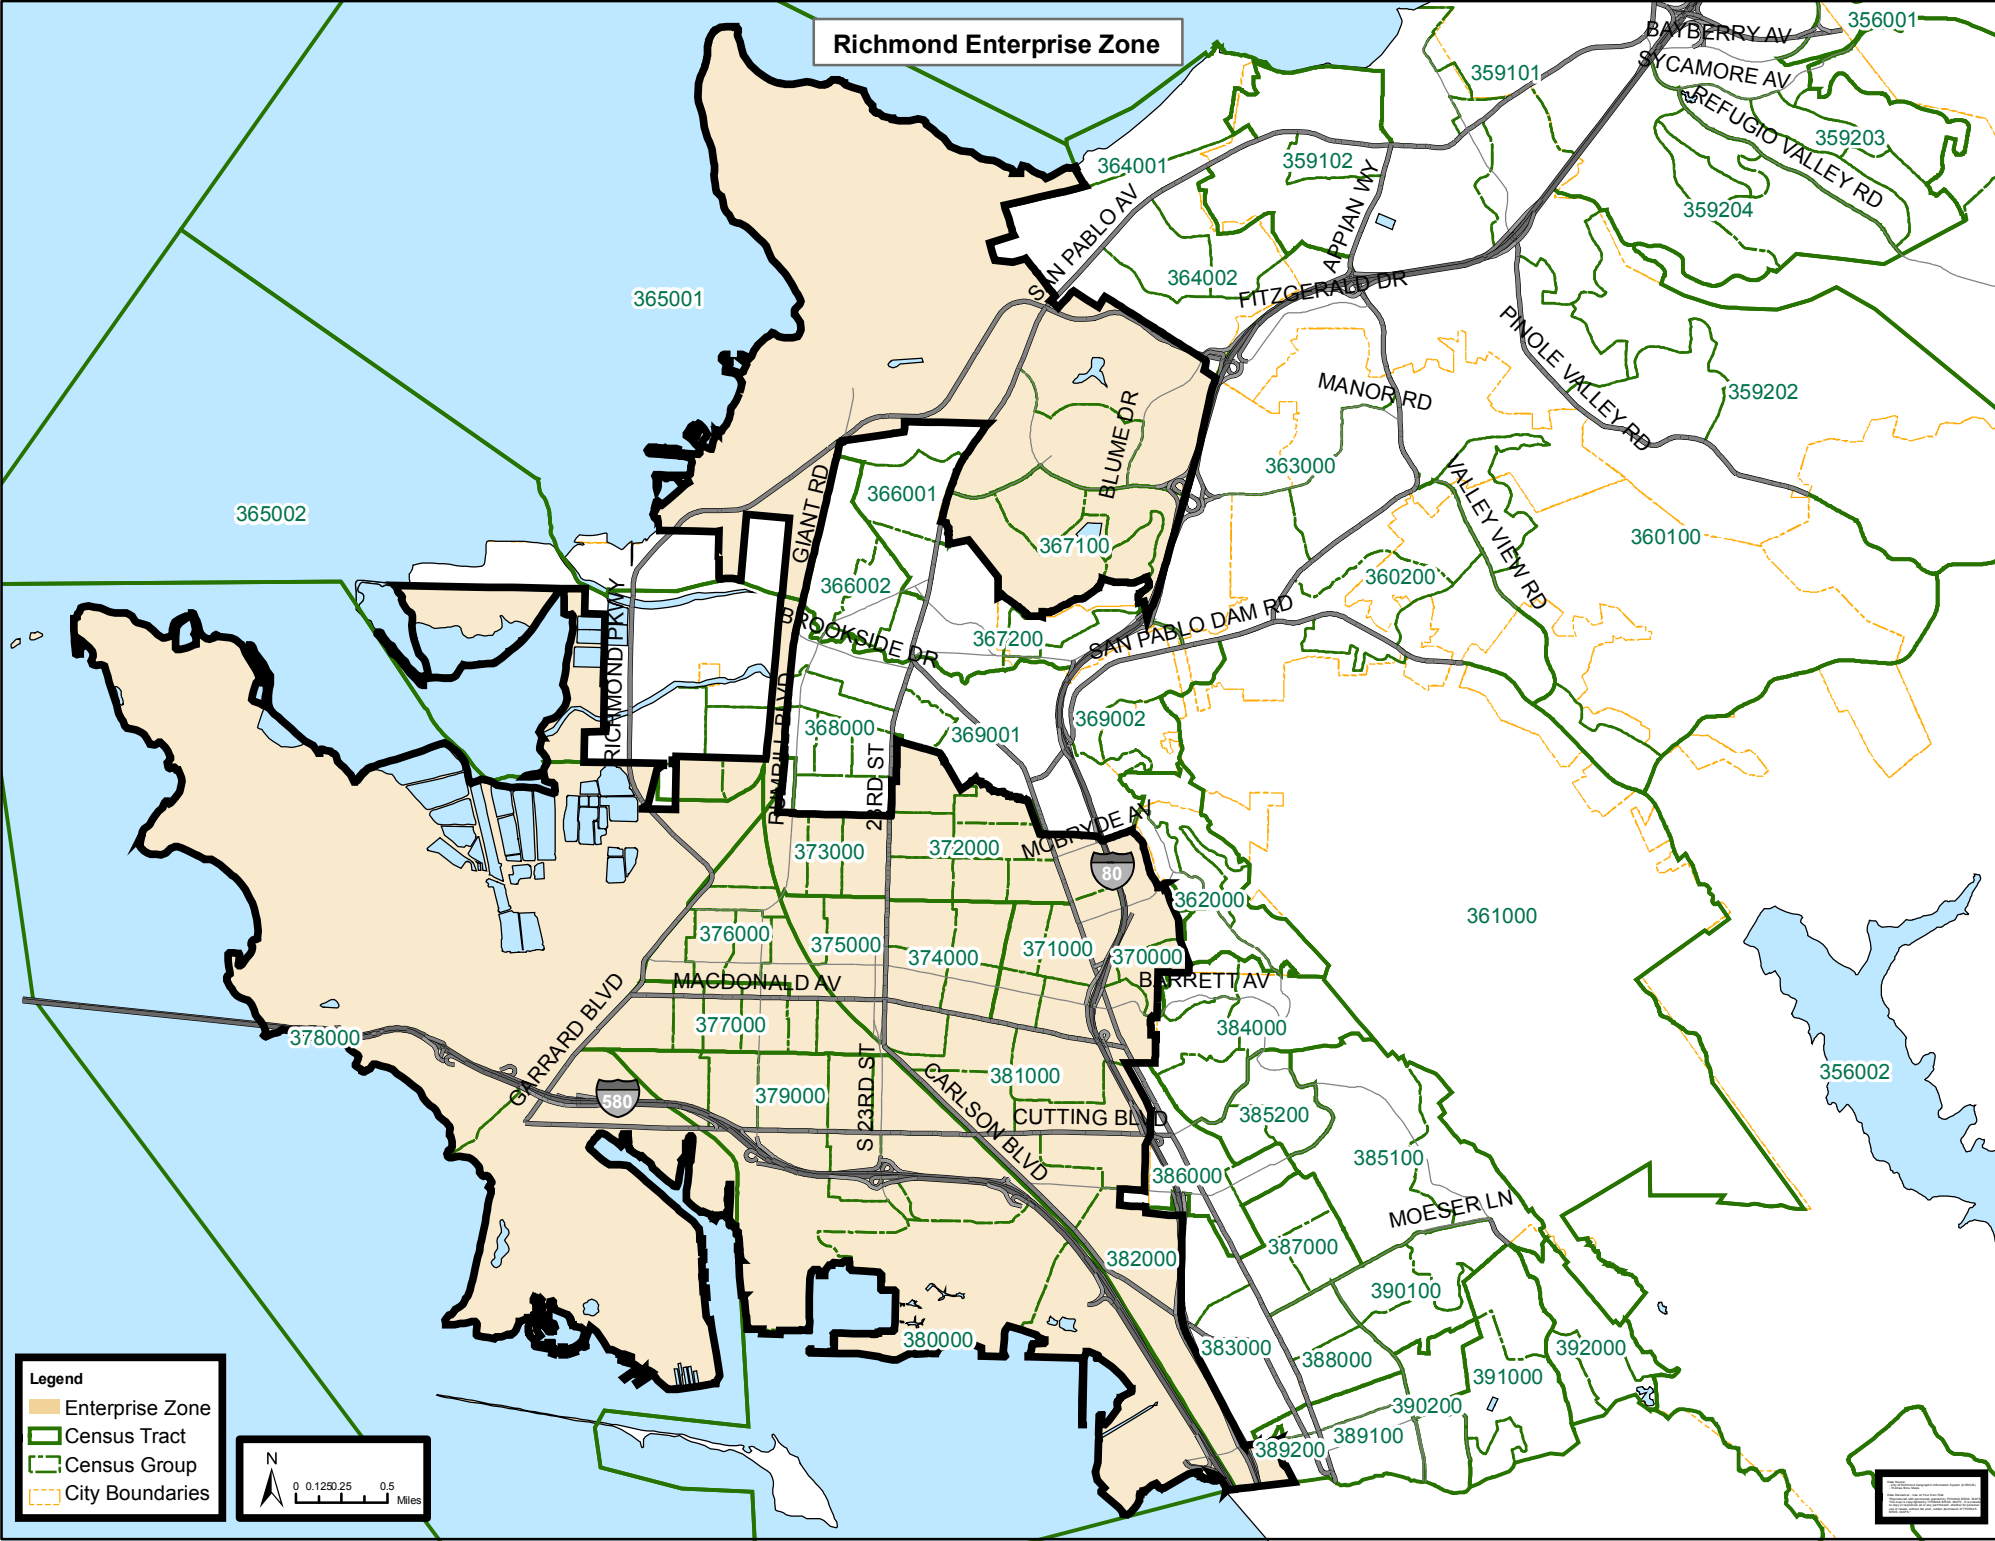

Richmond Enterprise Zone

Legend

- Enterprise Zone
- Census Tract
- Census Group
- City Boundaries